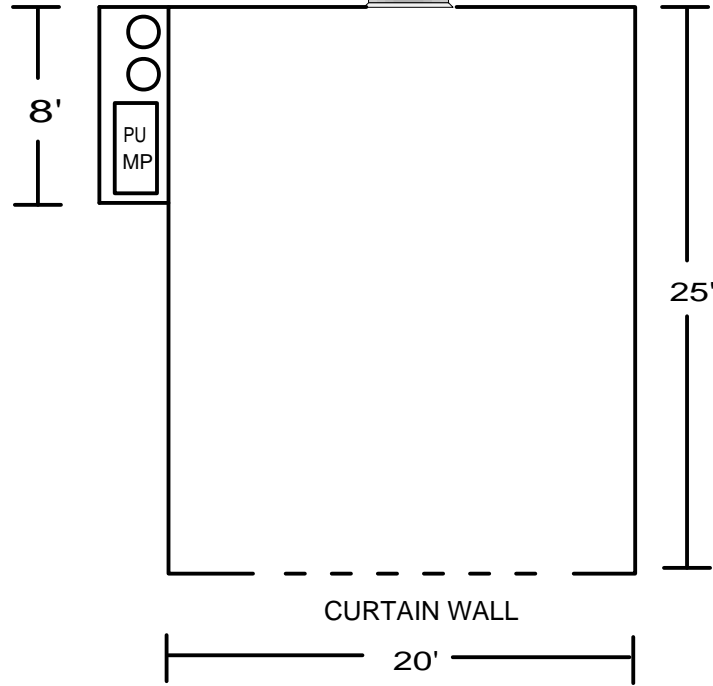

TURBO LINER DEALER SHOP FLOOR PLAN

EXHAUST FAN
ABOUT 3000 C.F.M.

Good Lighting Is Very Important.
(The high ceiling makes the
light bulbs last longer.)

- * The inside of the spray area is covered with 6 mil. plastic. The walls are painted white to help reflect more light.
- * The drop curtain is also made with 6 mil. clear plastic.

These measurements represent ideal situations,
exceptions can be made for space requirements.