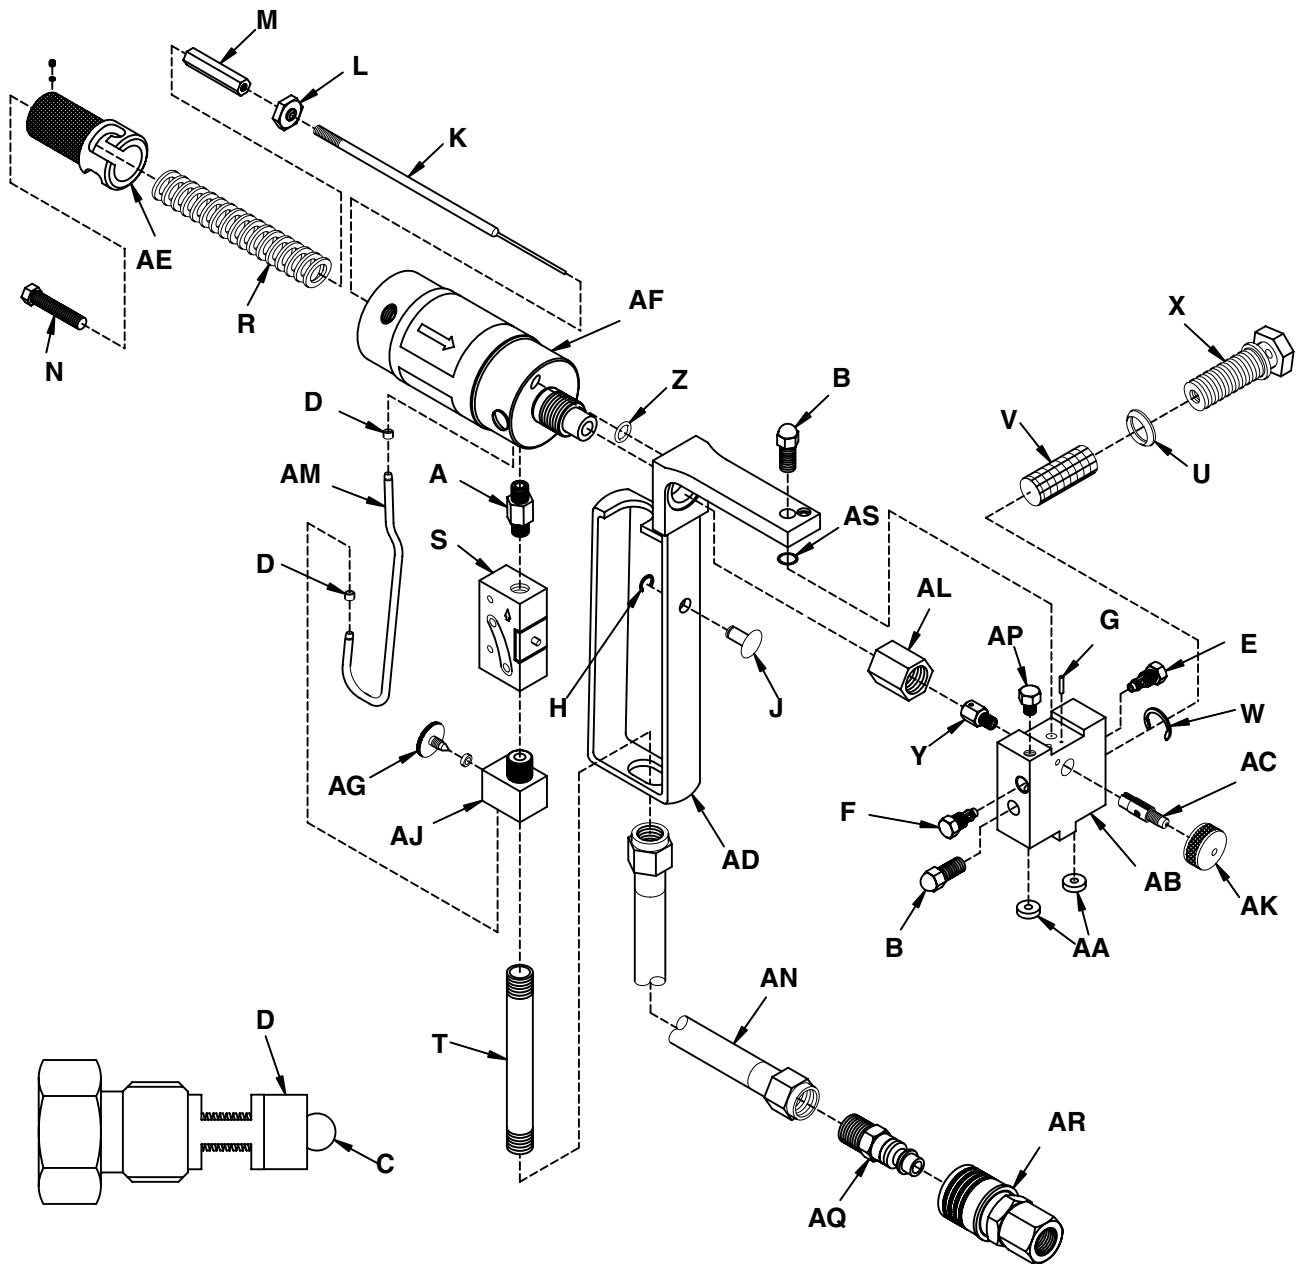

Parts

Model D Spray Gun Assembly

Model D Spray Gun Assembly

Ref. No.	Part No.	Description	Qty.	Ref. No.	Part No.	Description	Qty.
A	295591	Hex nipple, 1/8 in. MPT, steel	1	Y	296611	Felt wiper assembly (includes retainer, wiper, washer) (pack of 5)	
B	295185	Mounting screw, 1/2 in. LG	2				
C	296090	Ball and spring assembly (pack of 10)			296612	Felt wiper (pack of 15) and retainer washers (pack of 3)	
D	296091	Check valve sleeve (pack of 10)		Z	111450	O-ring	1
E	296614	Kit, A-check valve, includes C and D (pack of 10)		AA	296625	Coupling block gasket (pack of 10)	
F	296615	Kit, R- check valve, includes C and D (pack of 10)		AB	296121	D gun block, complete (includes G, AA, AP)	1
G	295592	Roll pin, 1/16 x 5/16 in. SST	1	AC		Mixing chamber (includes Y) (see Table 1)	1
H		Tru-Arc, snap ring (see J)	1				
J	296616	Trigger button; includes H	1				
K		Valving rod (see Table 1)	1	AD	295590	Gun frame	1
L		Valving rod positioner (see M)	1	AE	296629	Spring retainer case (includes N)	1
M	296617	Valving rod stop bar; includes L	1	AF		Air cylinder (see page 30)	1
N	295171	Valving rod stop adjustment screw	1	AG	296633	Needle valve and packing kit	1
R	296618	Valving rod closure spring	1	AJ	295182	Needle valve body	1
S*		Air valve	1	AK		Air cap (see Table 1)	1
T	296620	Pipe nipple	1	AL	295183	Retainer nut/dust cover	1
U	296621	Screen screw seal (pack of 10)		AM	296126	Gun air tube, includes D (qty. 2)	
V	296622	Screen-80 mesh (pack of 10)		AN	295184	Air hose	1
	296623	Screen-80 mesh (pack of 50)		AP	295482	Closure screw	1
W	295595	Tru-Arc, 2000-50, snap ring	1	AQ	295596	Coupler plug	1
X	296624	Kit, gun block screen screw (includes U, V, W)	1	AR	295597	Coupler	1
				AS	103557	O-ring	1