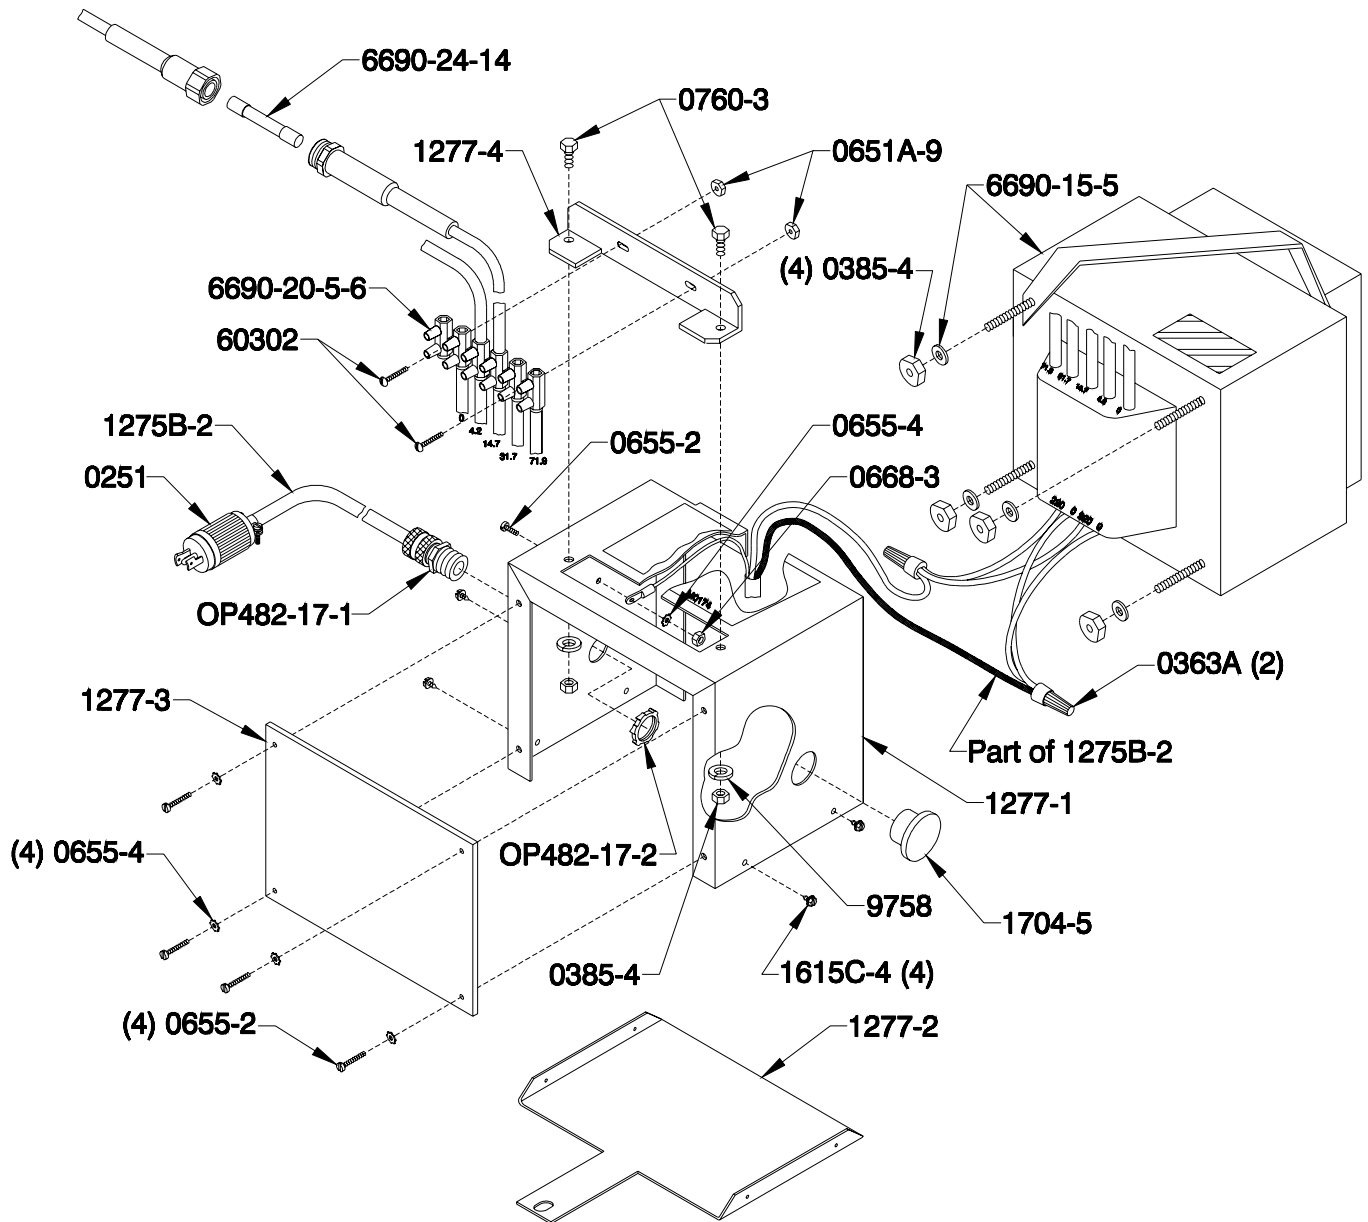

MANUAL HOSE HEAT POWER PACK

Figure 5. Manual Hose Heat Power Pack (Part No. 45276), Exploded View

TABLE 5. MANUAL HOSE HEAT POWER PACK (PART NO. 45276), PARTS

Part Number	Description	Quantity
0251-1	Plug	1
0363A	Wire Nut	2
0385-4	Hex Nut	6
0651A-9	Hex Nut	2
0655-2	Pan Head Machine Screw	5
0655-4	Lockwasher	5
0668-3	Hex Nut	1
0760-3	Hex Head Cap Screw	2
1275B-2	Input (Power) Wire Harness (Includes 0251-1)	1
1277-1	Transformer Cover Box	1
1277-2	Bottom Cover	1
1277-3	Front Cover	1
1277-4	Terminal Block Mounting Bracket.	1
1615C-4	Sheet Metal Screw	4
1704-5	Hole Plug	1
6690-15-5	Transformer	1
6690-20-5-6	Terminal Block	1
6690-24-14	Fuse	1
9758	Helical Lockwasher	2
60302	Round Head Machine Screw	2
OP482-17-1	Bushing	1
OP482-17-2	Locknut	1